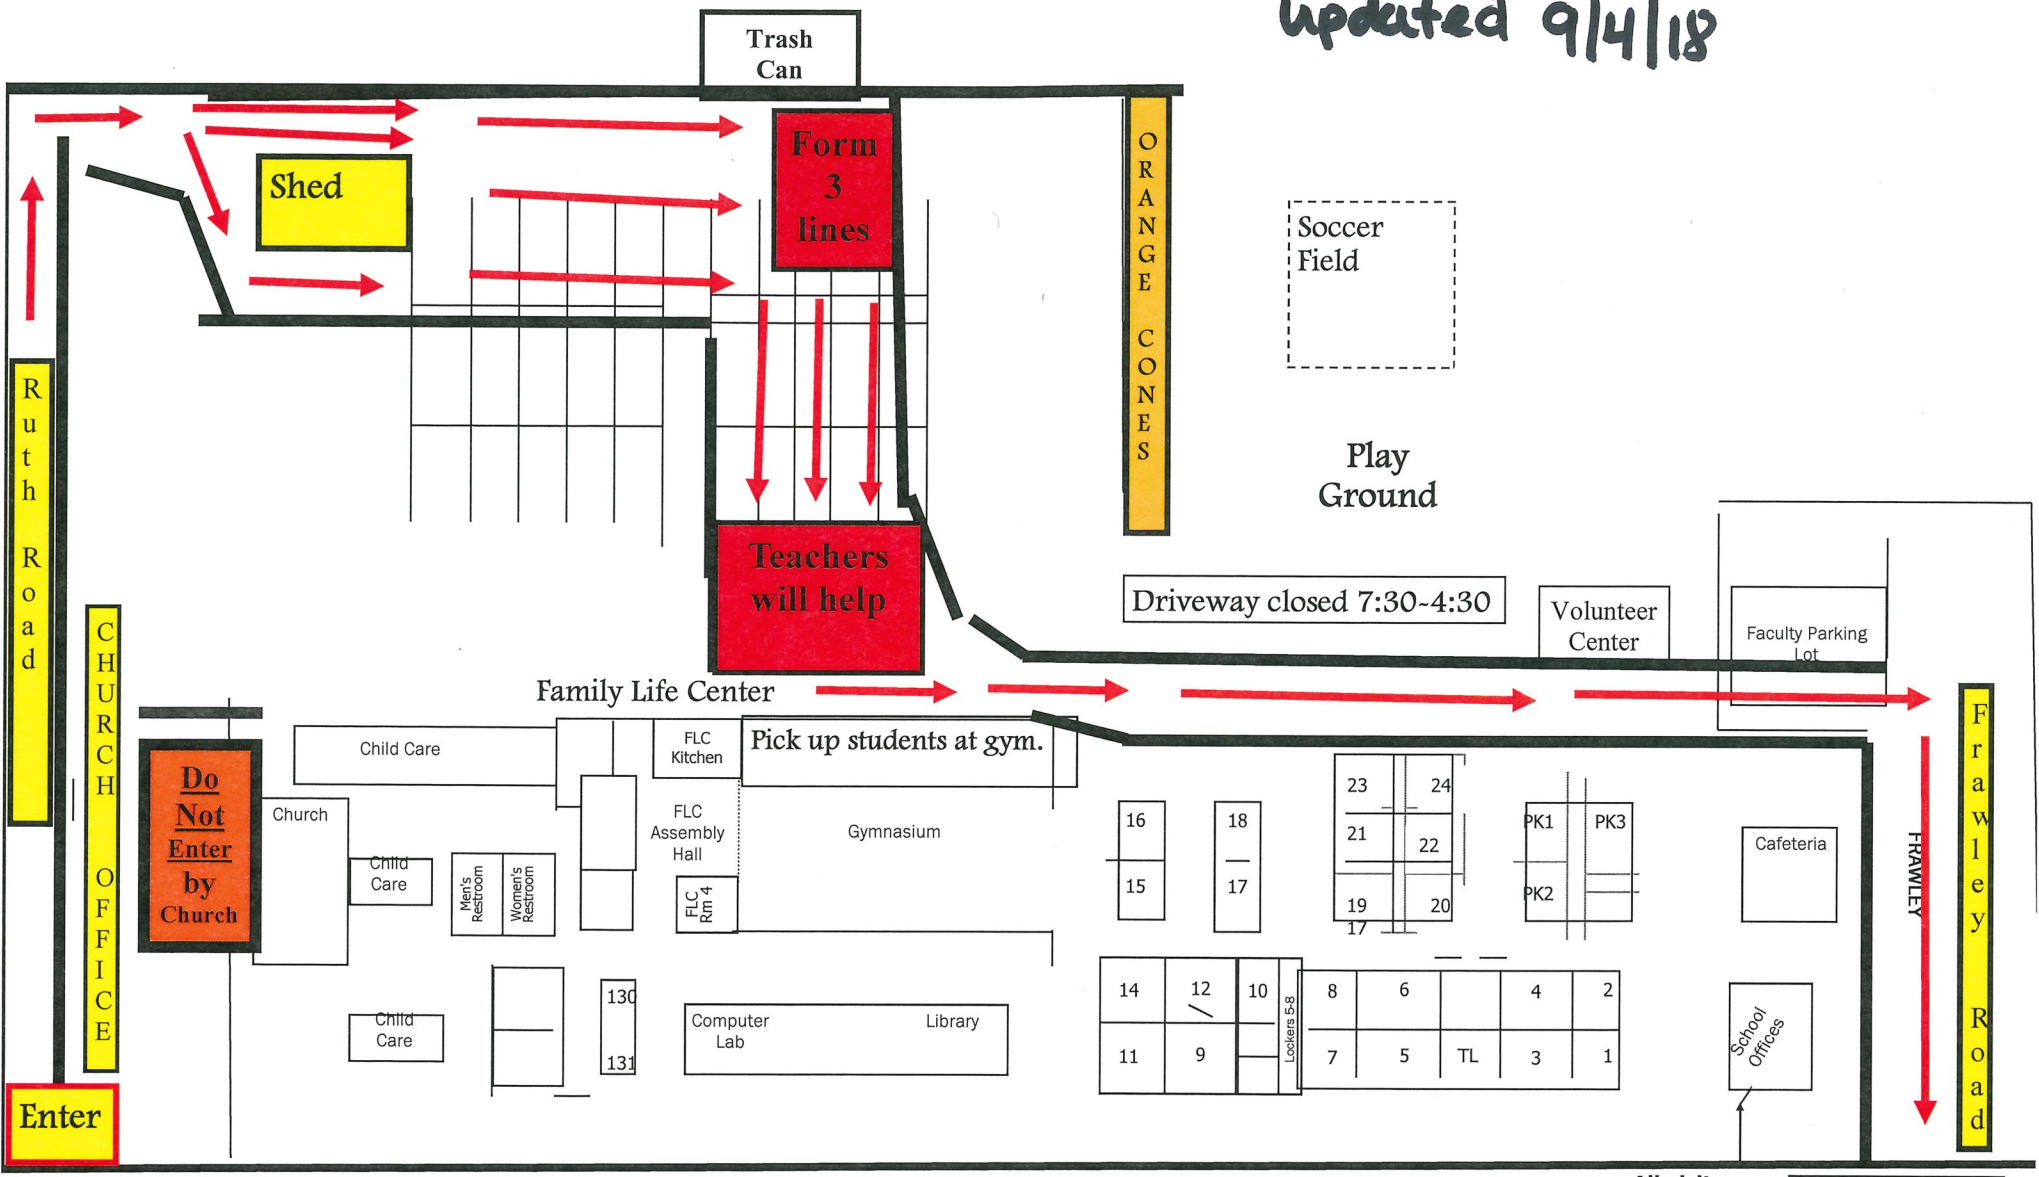

Drop Off/Dismissal Map

St. John the Apostle
updated 9/4/18

St. John the Apostle Catholic School
7421 Glenview Dr. • North Richland Hills, TX 76180
817.284.2228 • www.stjs.org

All visitors must sign in at school office. Thank you!

GLENVIEW DRIVE