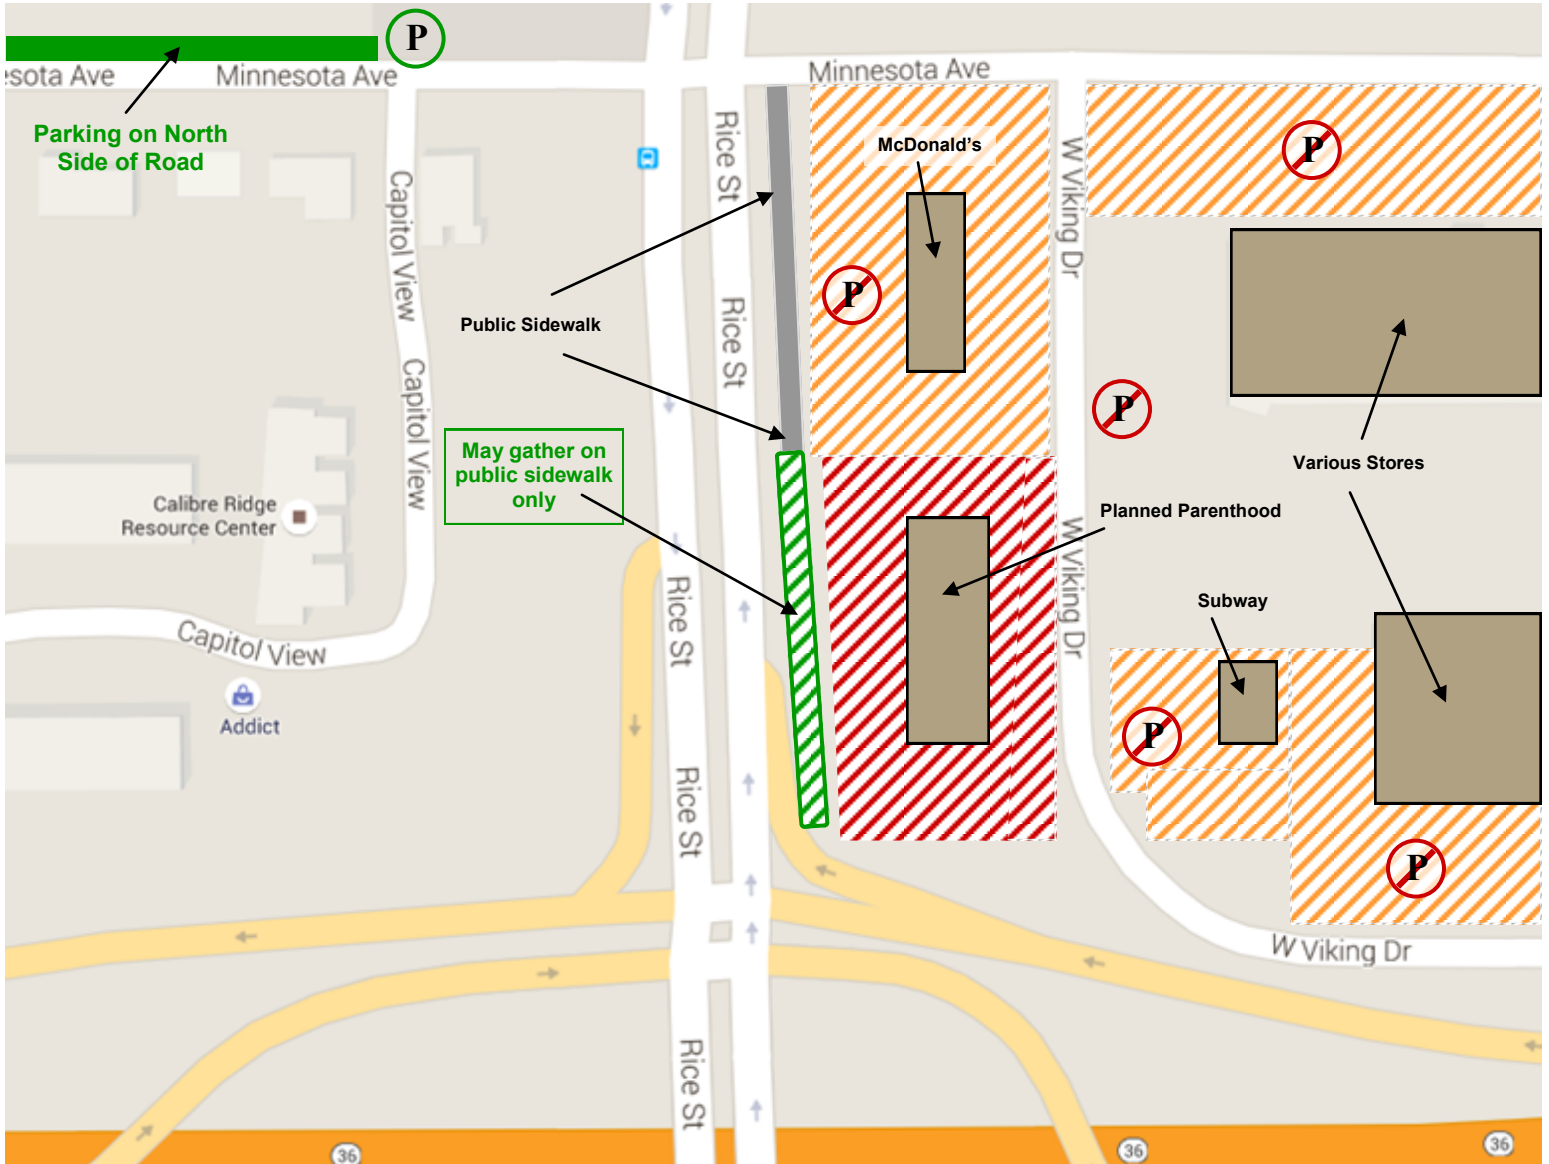

# Prayerful Witness for Life at Planned Parenthood in Little Canada

The Culture of Life Committee (CLC) at Saint John's Church of Little Canada continues the outreach of prayer/witness in support of life through peaceful assembly outside of the Planned Parenthood location in Little Canada off of Rice Street and Highway 36. While we have the right to gather, we must ensure that we assemble on public land as well as utilize on-street public parking. The map below highlights (in green) where we can/cannot park and peacefully gather:

## Planned Parenthood (Little Canada)

We may not be on the grounds of Planned Parenthood (striped red) nor on the private property of surrounding businesses (striped orange). This includes parking. There is a public sidewalk on the Rice Street side of the building that we may gather on. Parking is located on the north side of Minnesota Ave. West of Rice Street.