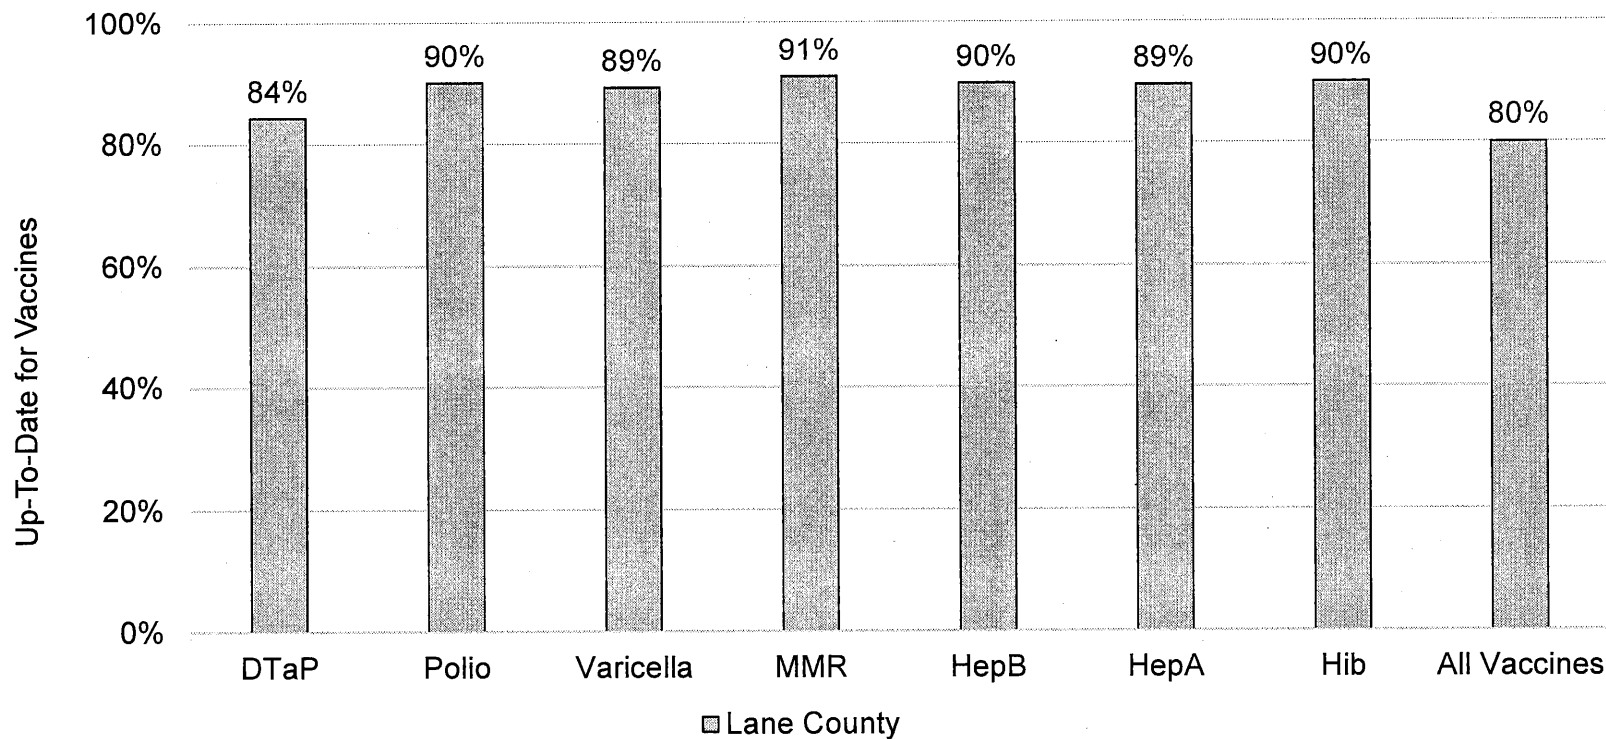

### How many kids younger than school-age\* are up-to-date on vaccines in your county?

\*Children age 19 months as of 01/16/2019 to 5 years as of 09/01/2018  
Assessment date: 03/04/2019  
Data source: Oregon Alert IIS