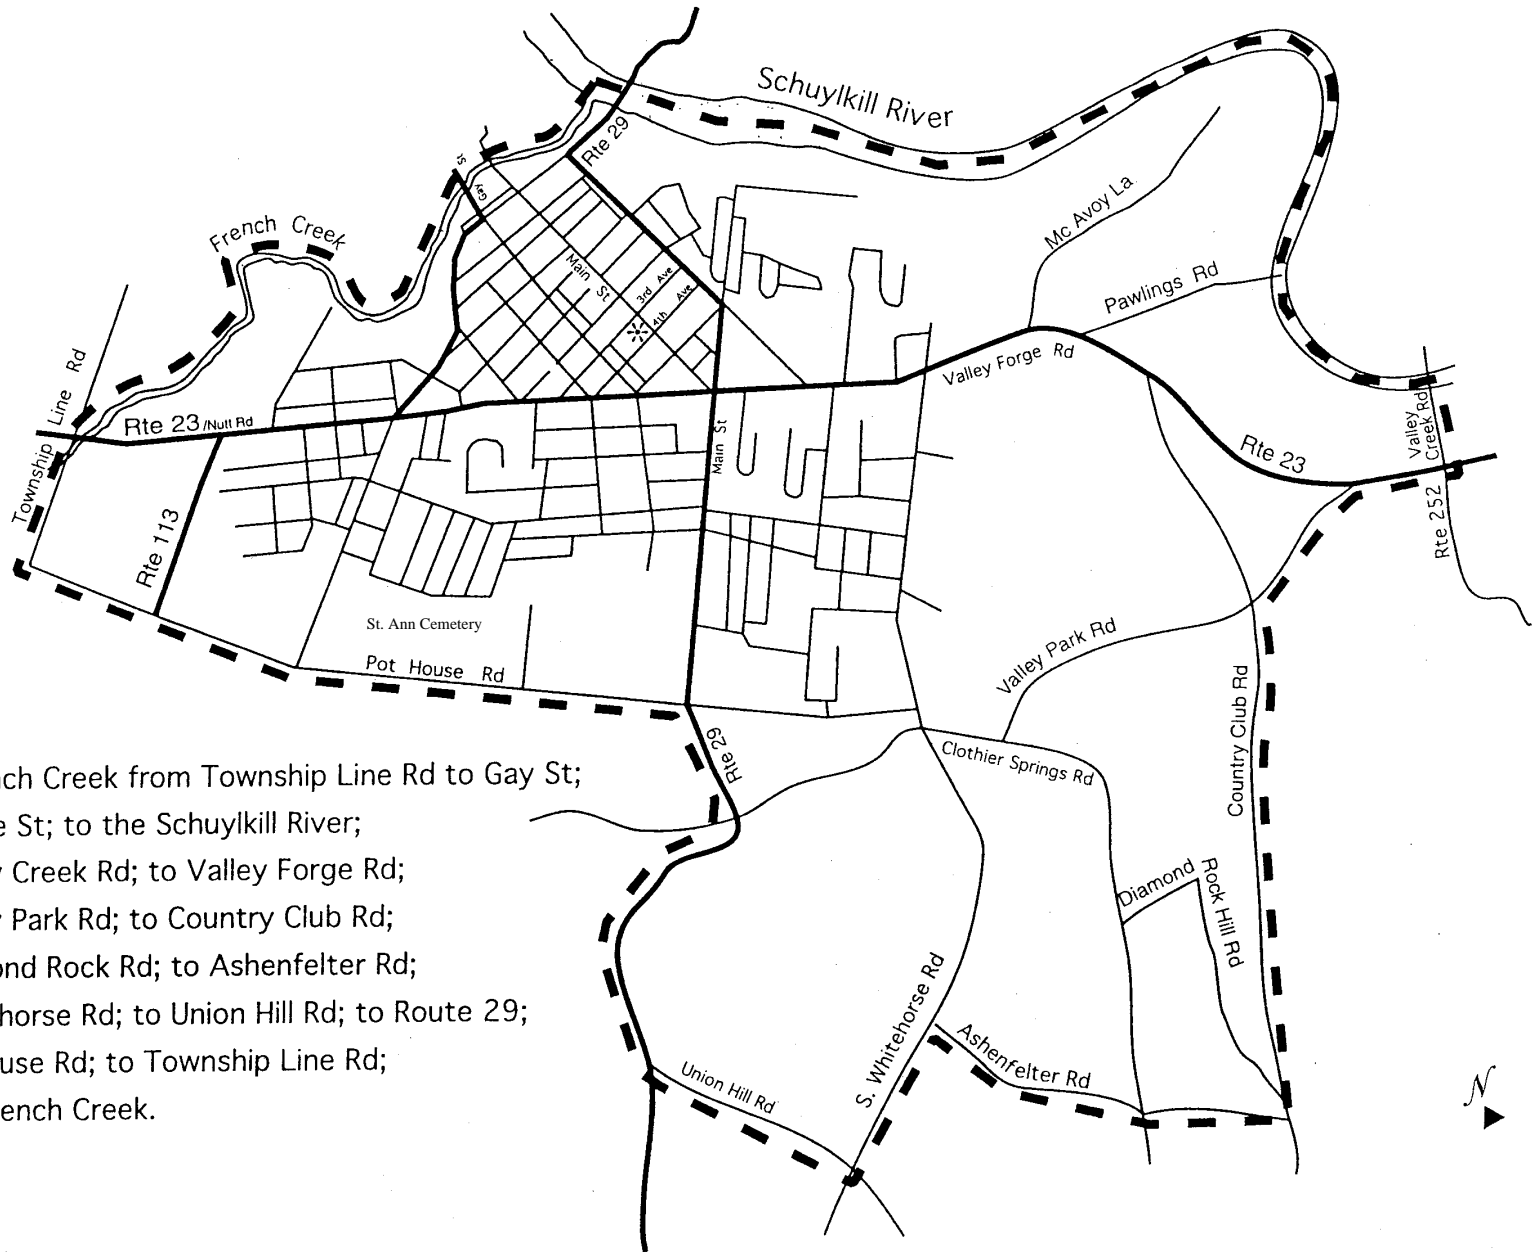

SAINT ANN PARISH BOUNDARIES

The French Creek from Township Line Rd to Gay St;
to Bridge St; to the Schuylkill River;
to Valley Creek Rd; to Valley Forge Rd;
to Valley Park Rd; to Country Club Rd;
to Diamond Rock Rd; to Ashenfelter Rd;
to Whitehorse Rd; to Union Hill Rd; to Route 29;
to Pothouse Rd; to Township Line Rd;
to the French Creek.