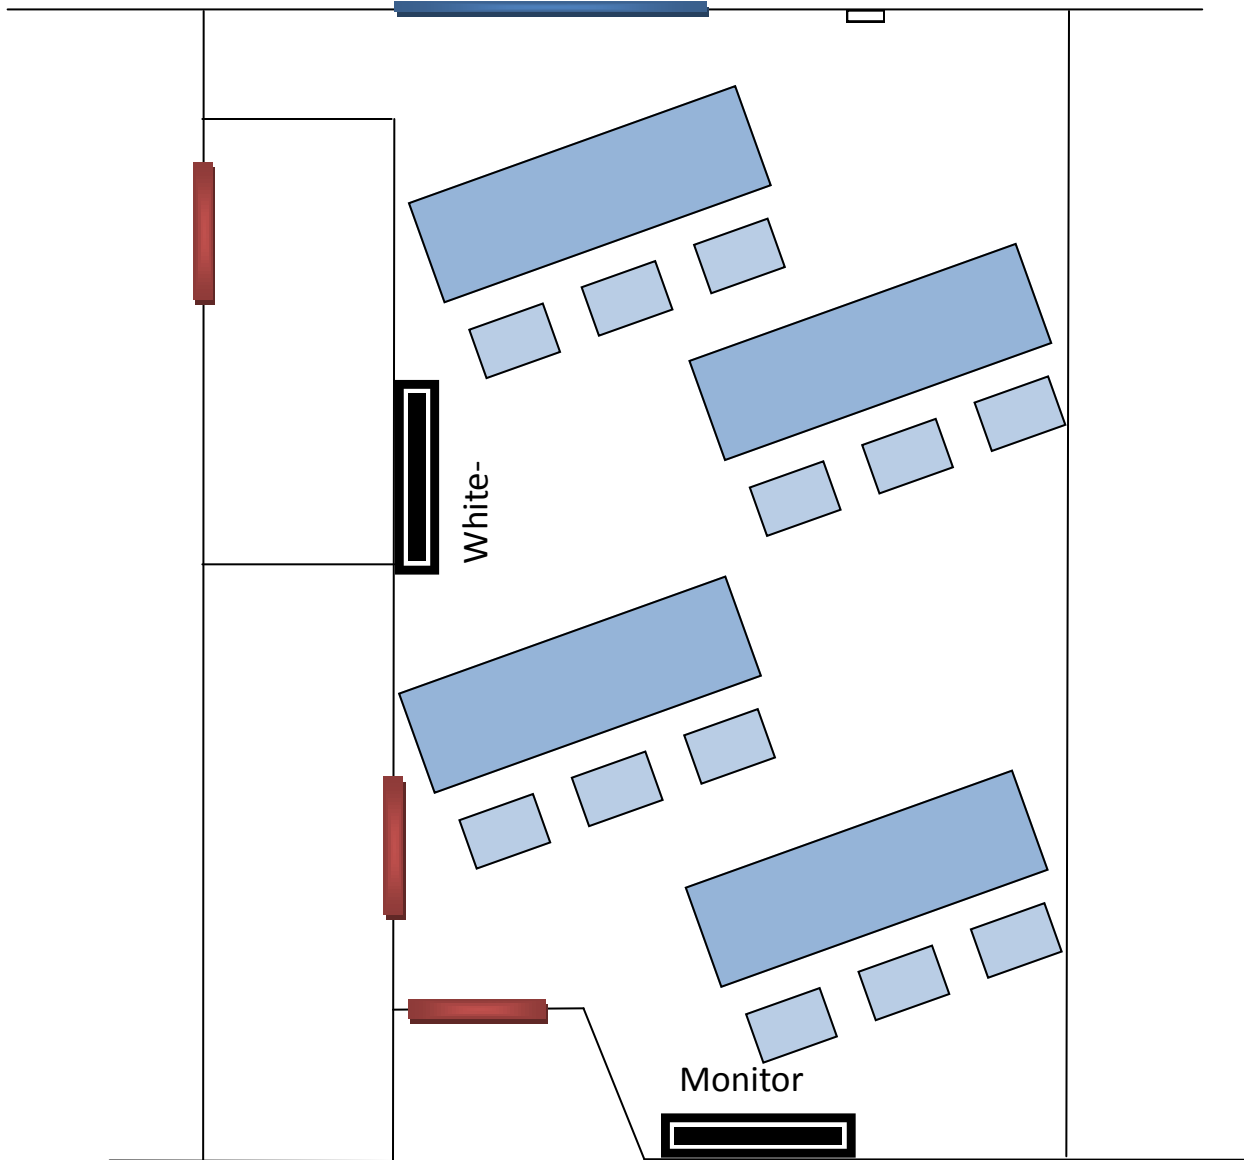

2700 - Room E

Event = Budget Class

Corridor

Contact Person: Joyce Neal x4243