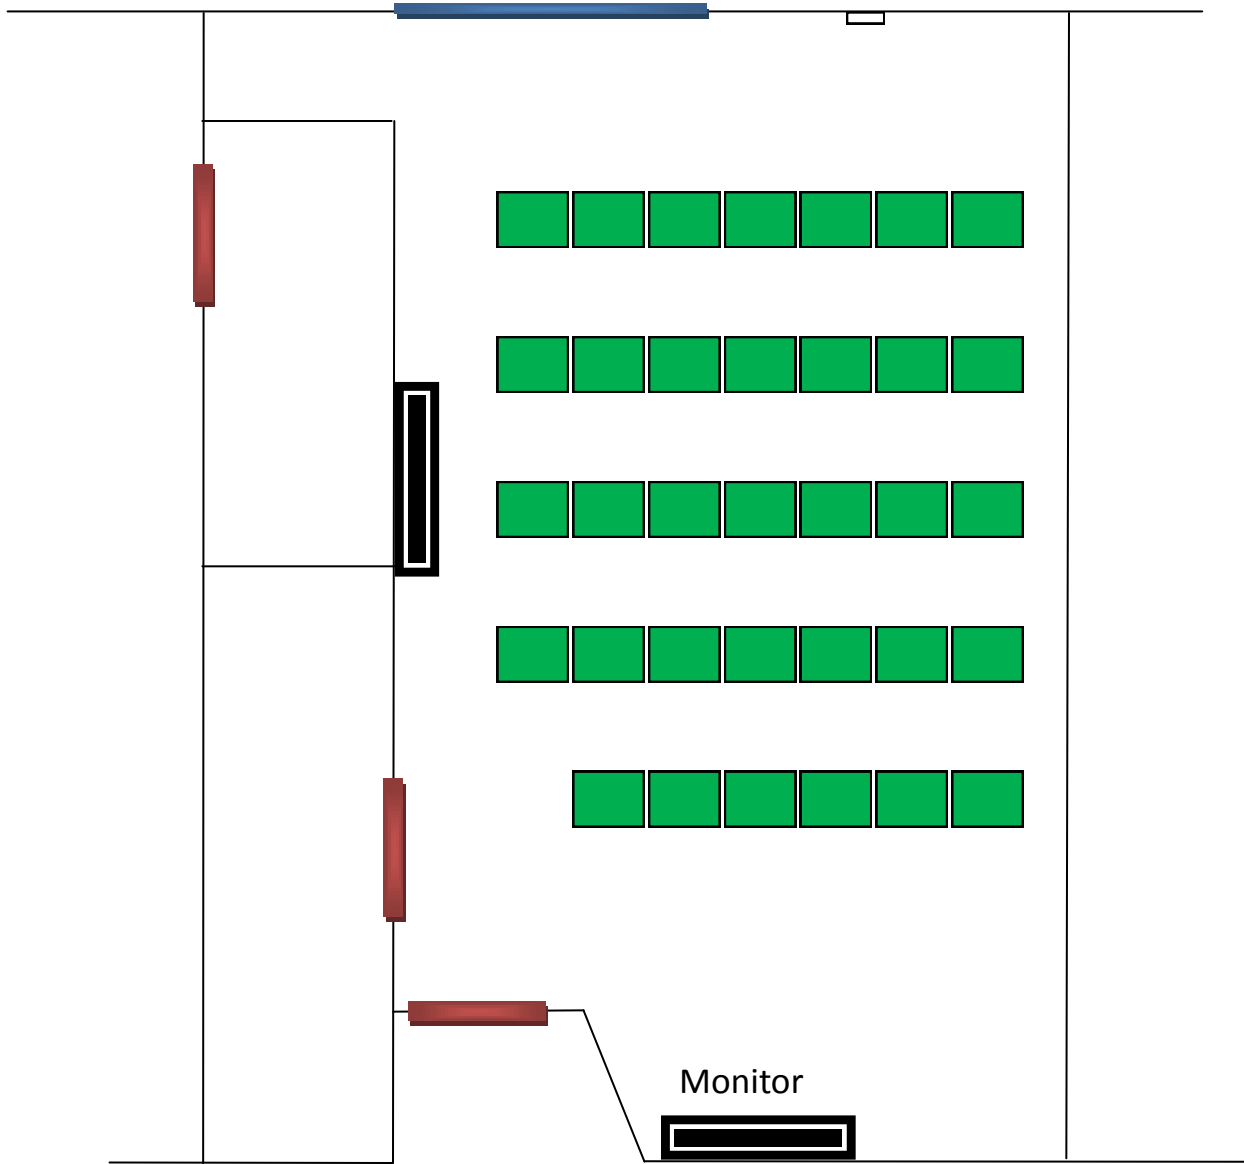

2700 - Room C

Event = Christmas and Easter Mass

Corridor

Contact : Mary Wojcik x4228