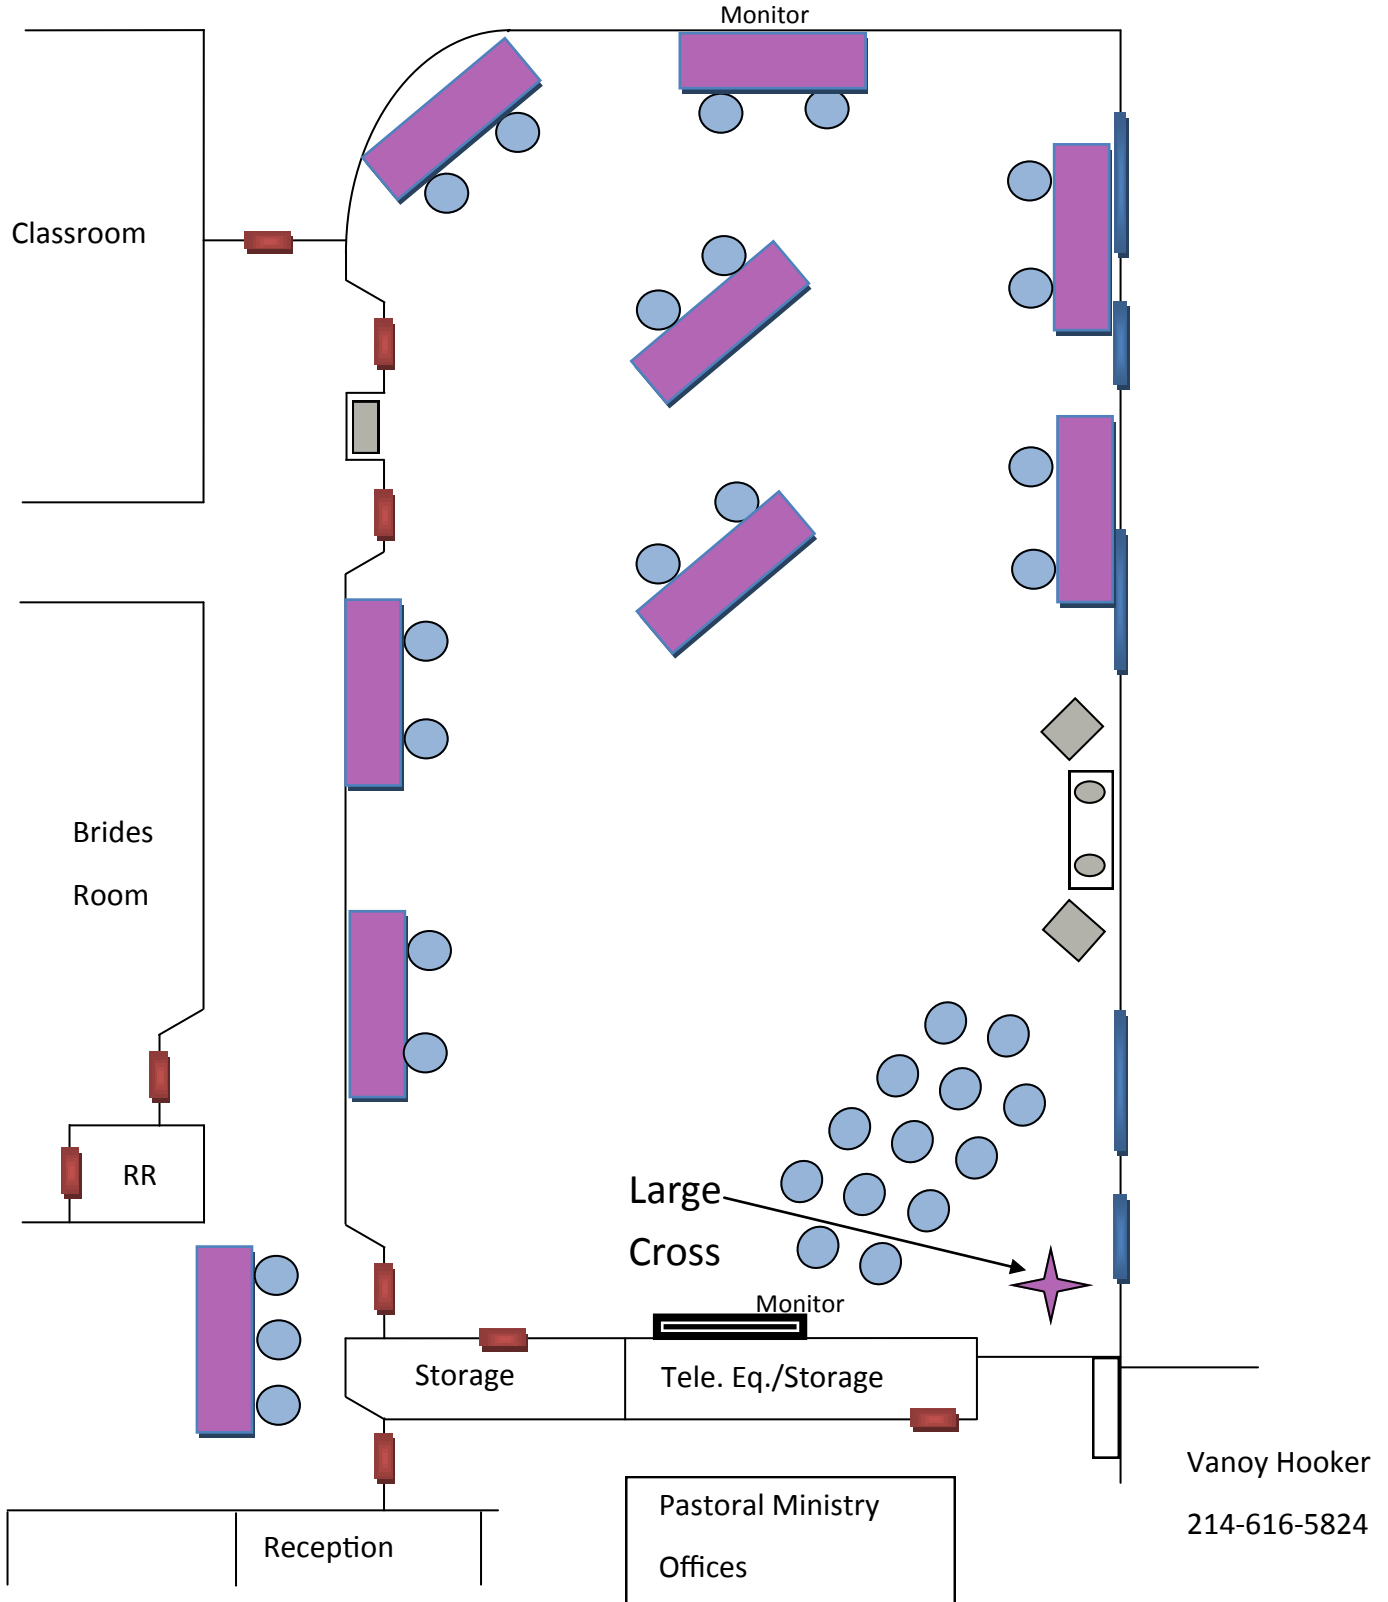

2700 - Seton 1 & 2

Event = Lenten Journey

Contact: Beth Ann Apt x4261

Set Up 325
3/14/17