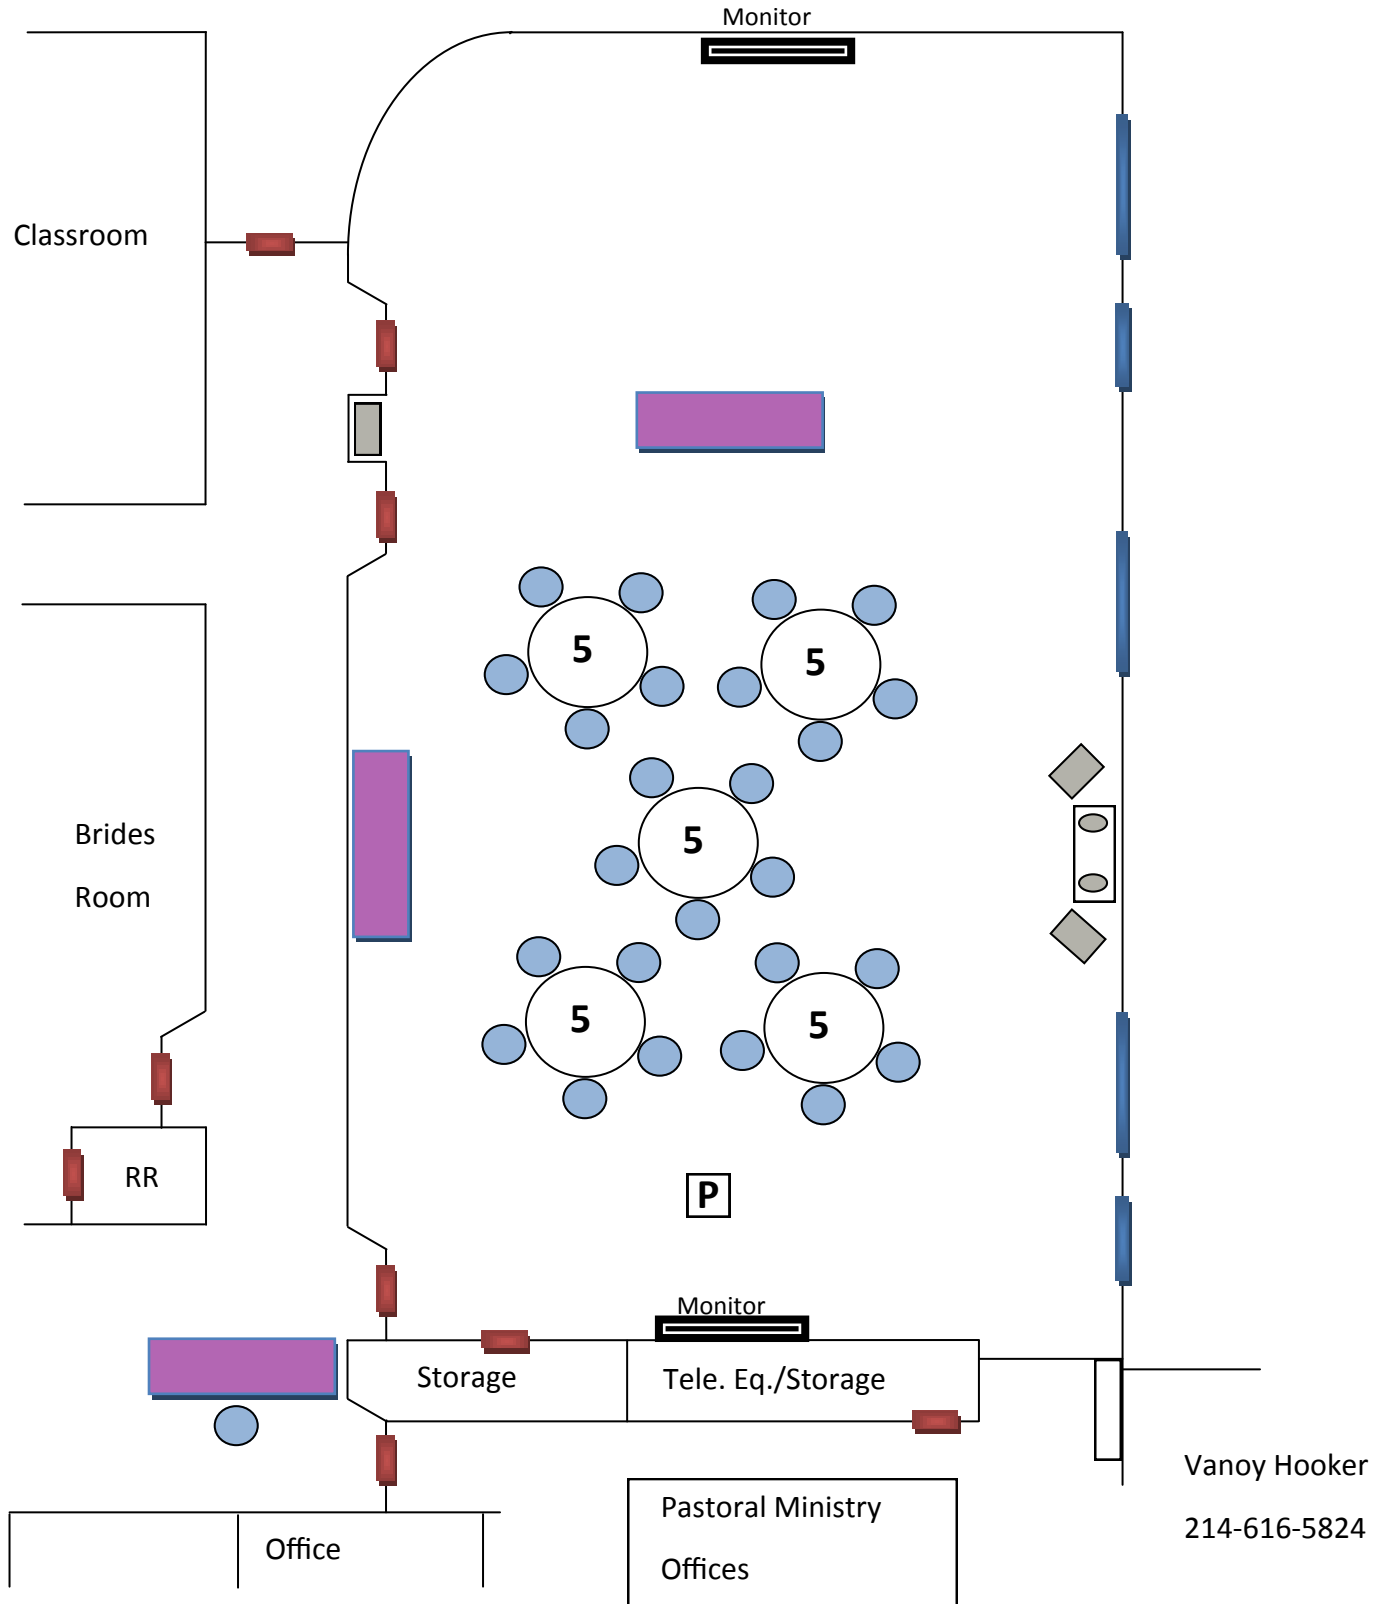

2700 - Seton 1 & 2

Event = LYS Seminar

Contact Persons: Bruce Baumann x4289

Set Up 321C
2/6/17